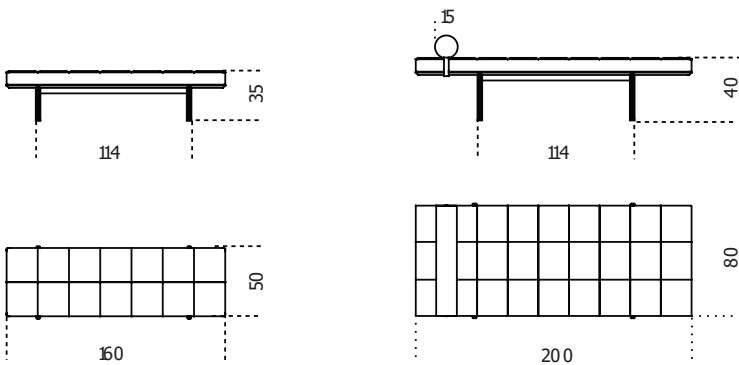

Twelve Daybed

2016

Day bed with hand burnished brass structure with mattress in foam polyurethane covered by fabric or leather as per sample. Headrest available only for cm 200 version. Removable cover. Additional stitching is required for elements with leather upholstery compared to elements with fabric upholstery.

Cm (L x W x H)	Inches (L x W x H)
160 x 50 x 35	63 x 19³/₄ x 14
200 x 80 x 40	78³/₄ x 31¹/₂ x 15³/₄